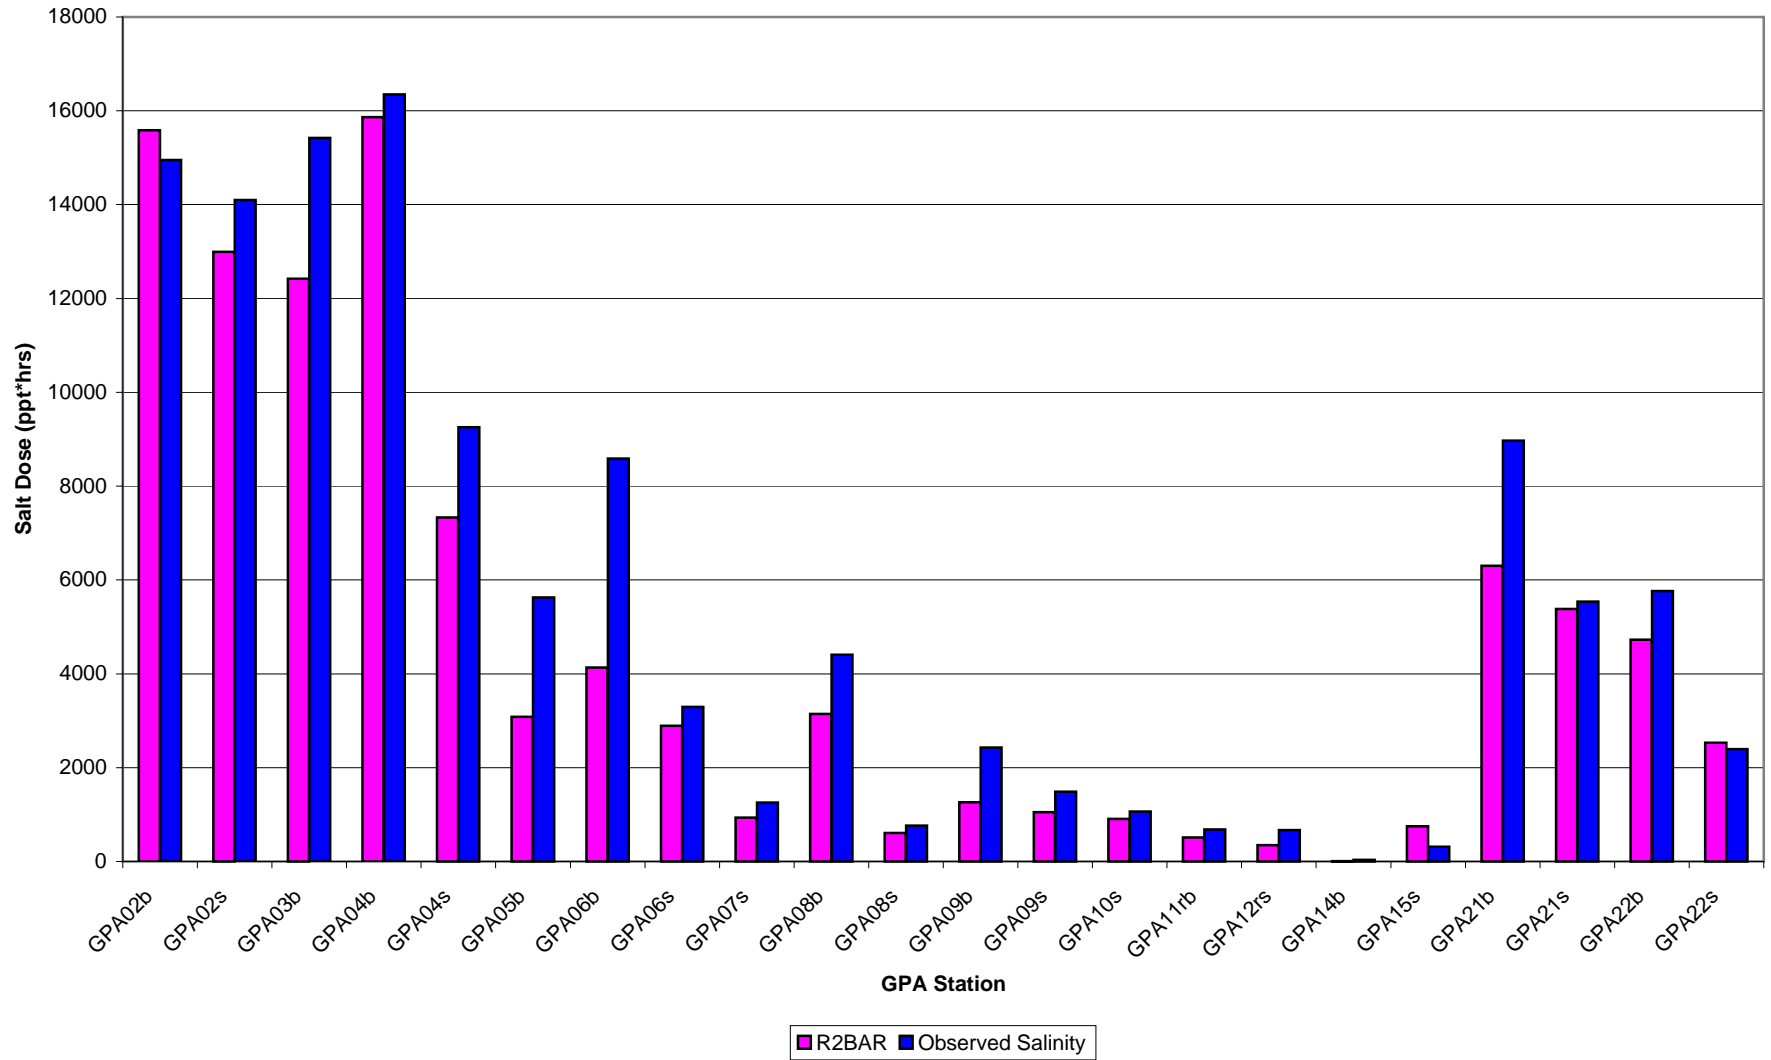

Progressive Salt Flux Analysis Plots

Note: Analysis completed after
January 17, 2001 MTRG Meeting

ATTACHMENT C

Cumulative Salt Dose Comparison Summer 1999

Cumulative Salt Dose Comparison Summer 1999